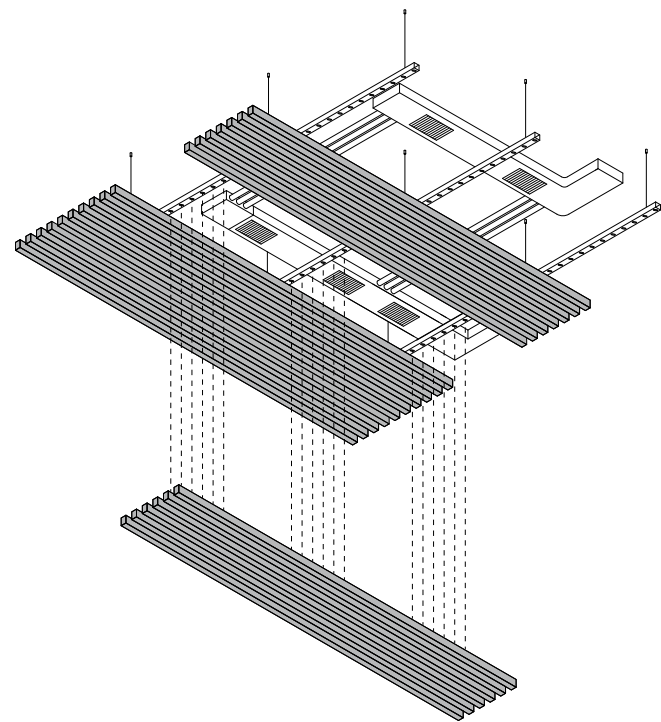

Integration / Integrabilità

The system offers various possibilities when it comes to both sound absorption and thermal insulation. Sound-absorbing fabrics and panels can be easily integrated with one another — DresswallStripes adapts to spaces, not vice-versa.

Il sistema offre numerose possibilità di fonoassorbenza e isolamento termico. Tessuti e pannelli fonoassorbenti possono essere integrati — DresswallStripes si adatta alle necessità di uno spazio, non viceversa.

Acoustic absorption value α_w 0,70

Noise reduction coefficient 0,75

DresswallStripes

- DresswallStripes
- Acoustic fabric / Tessuto fonoassorbente
- Sound-absorbing panel / Pannello fonoassorbente