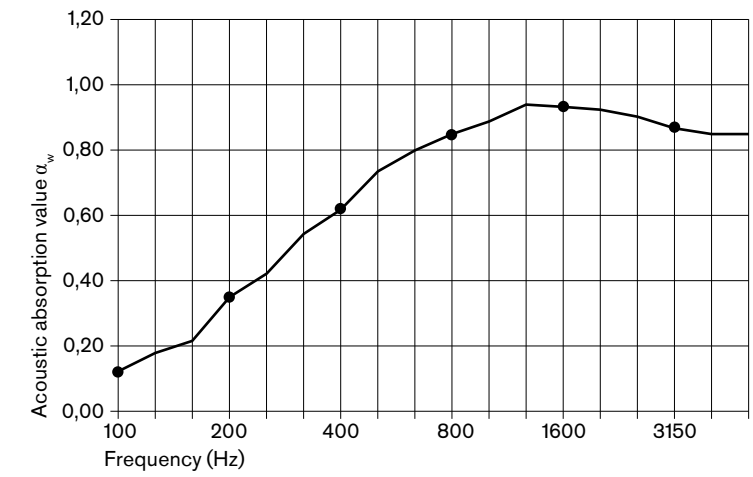

Acoustic absorption value α_w 0,70

Noise reduction coefficient 0,75

DresswallStripes

DresswallStripes + DresswallAcoustics Fabric / Tessuto DresswallAcoustics

DresswallStripes + DresswallAcoustics Panel / Pannello DresswallAcoustics