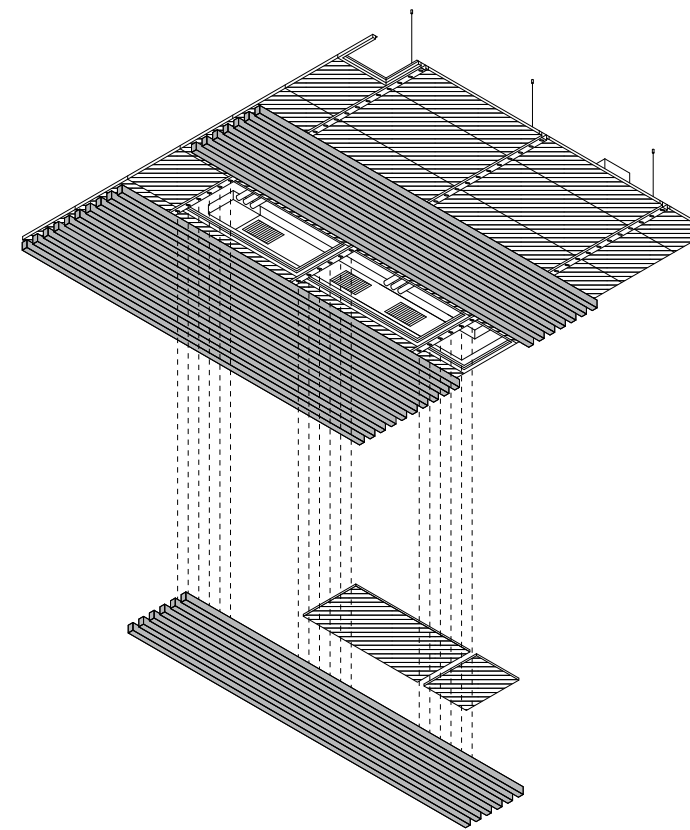

DresswallStripes + DresswallAcoustics Panel / Pannello DresswallAcoustics