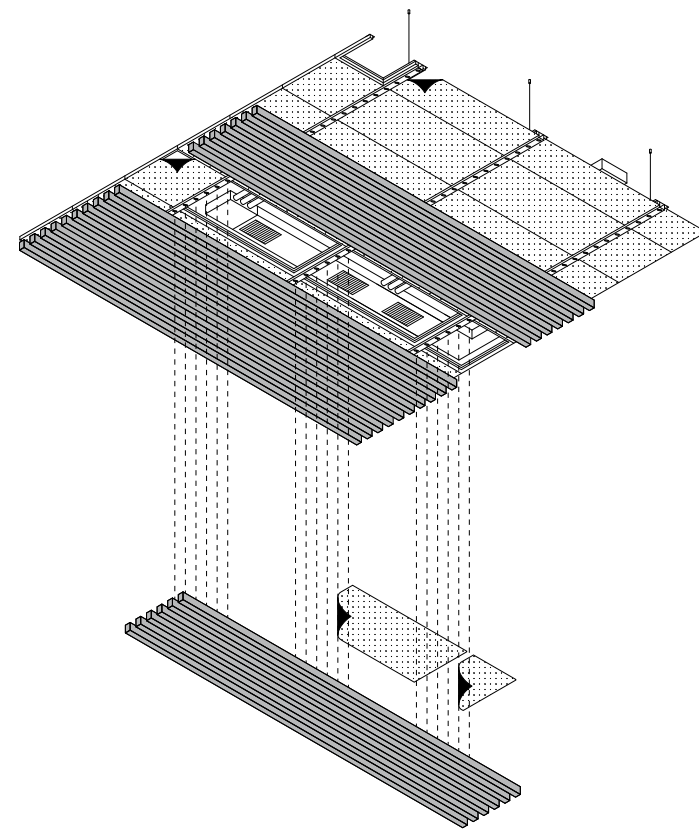

DresswallStripes + DresswallAcoustics Fabric / Tessuto DresswallAcoustics