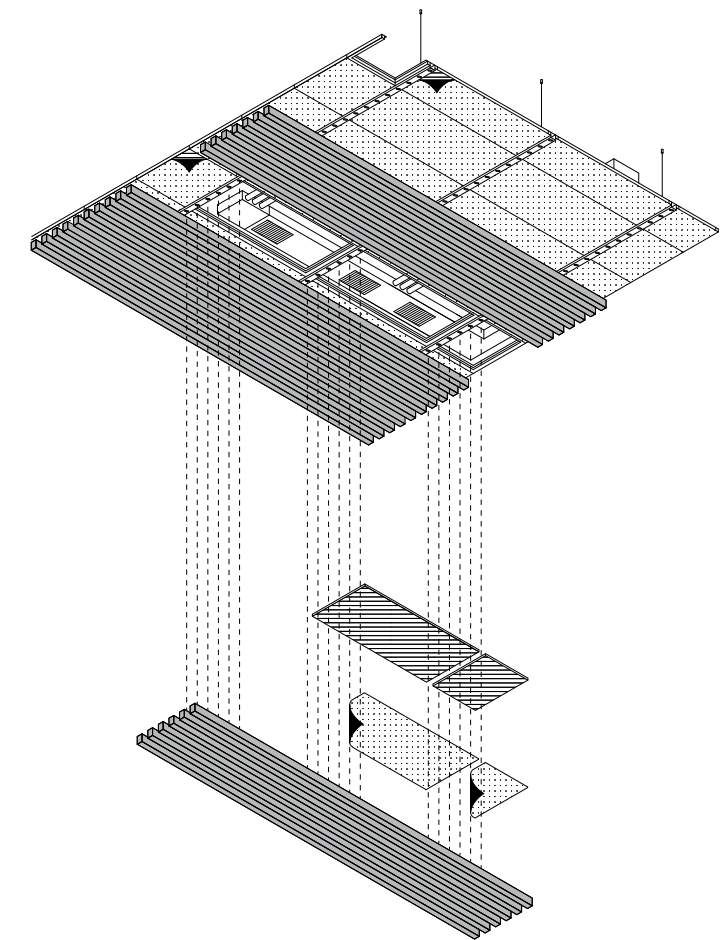

DresswallStripes + DresswallAcoustics Fabric & Panel / Tessuto & Pannello DresswallAcoustics

- DresswallStripes
- Acoustic fabric / Tessuto fonoassorbente
- Sound-absorbing panel / Pannello fonoassorbente