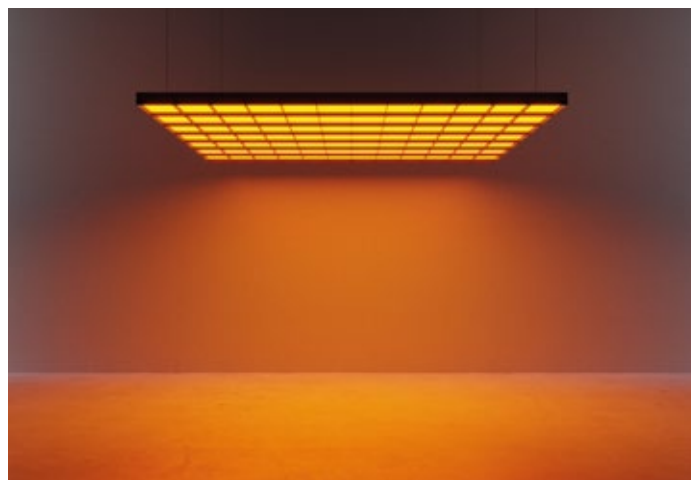

RGB Control