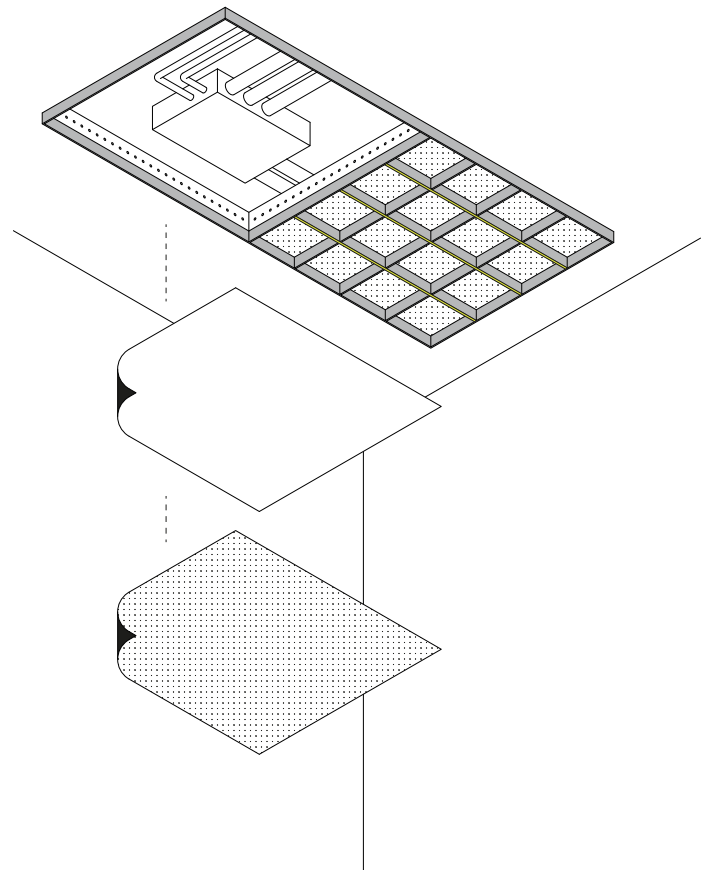

Dresswall Grids +
Dresswall Visuals

- Dresswall Grids
- Dresswall Lights
- Fabric / Tessuto
- Sound-absorbing panel / Pannello fonoassorbente