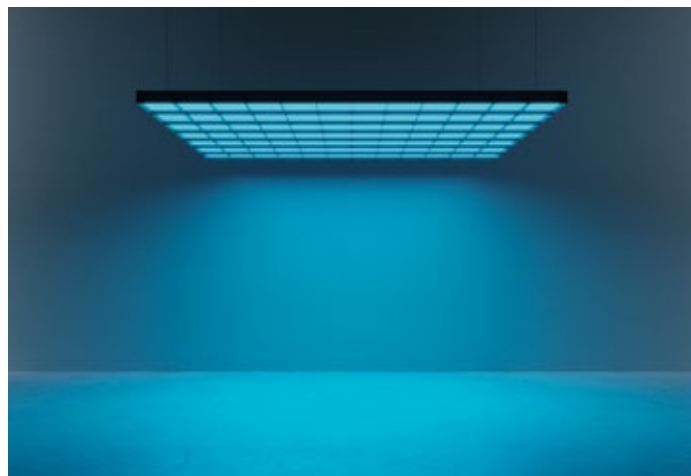

RGB Control