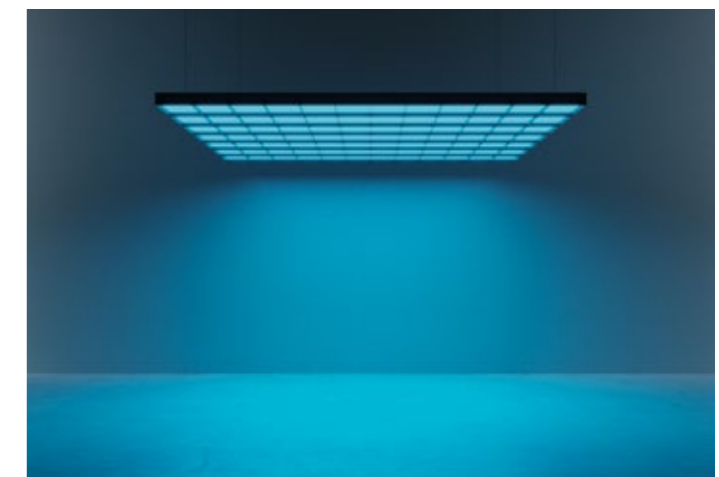

RGB Control