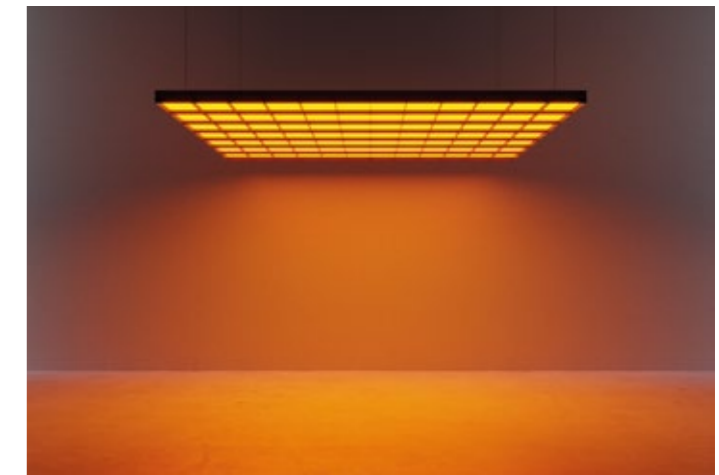

RGB Control